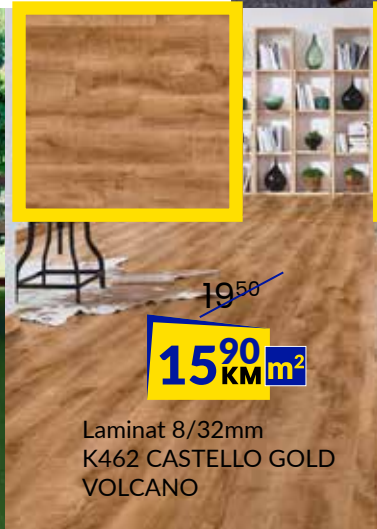

Prozor PVC 120x120
DK DECCO

Trava vještačka
GREENFIELD TPP53 4,00 11

Laminat 8/32
ROCKFORD 5946
Kronofix

~~19⁵⁰~~
15⁹⁰
KM m²

Laminat 8/32mm
K462 CASTELLO GOLD
VOLCANO